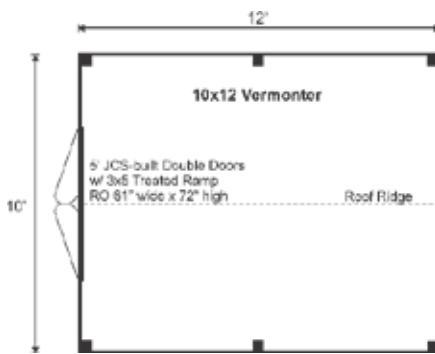

10X12 VERMONT FULLY ASSEMBLED

Base Area: 120 sq. ft.
Total Interior Area: 120 sq. ft.
Recommended Foundation: 4-6" Crushed Gravel
Overall Dimensions: 8'6"H x 10'6"W x 12'6"D
Estimated Weight: 3000 lbs

Floor System

2 (qty) 4x6x12' Hemlock Skids
2x4 rough sawn Hemlock Joists 24" On Center
1" rough sawn Hemlock Decking
Floor Weight Rating: 10 lbs/sq. ft.

Walls

4"x4" Hemlock Post and Beam Wall Framing
Wall Height: 62"
Siding: 1" rough sawn Pine Board
1" rough sawn Pine Corner, Door & Fascia Trim