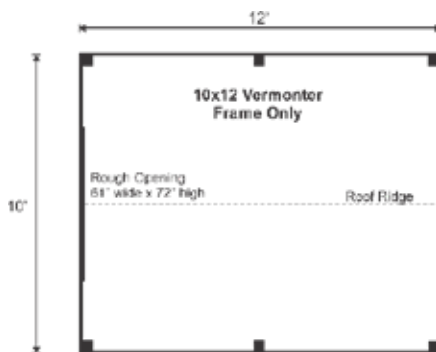

## 10X12 VERMONT FRAME ONLY PRE-CUT KIT

Base Area: 120 sq. ft.  
Total Interior Area: 120 sq. ft.  
Recommended Foundation:  
3–4" Crushed Gravel  
Overall Dimensions:  
8'6" H x 10' W x 12' D  
Estimated Weight: 1800 lbs

### Walls

4"x4" Hemlock Post and  
Beam Wall Framing  
Wall Height: 62"

The frame only kit includes rough sawn hemlock floor, wall and roof framing, plus hardware and step-by-step DIY building instructions. Note: Pictures may reflect client upgrades and modifications that do not come standard.

### Rough Opening:

1 (qty) 61"W x 72"H Rough  
Opening for Door

### Additional Sizes:

8X8 | 8X10 | 8X12 | 8X14 | 8X16 |  
10X8 | 10X10 | 10X12 | 10X14 | 10X16 | 10X20