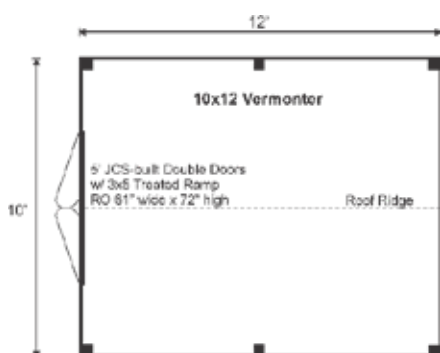

### 10X12 VERMONT COMPLETE PRE-CUT KIT

Base Area: 120 sq. ft.  
Total Interior Area: 120 sq. ft.  
Recommended Foundation:  
4-6" Crushed Gravel  
Overall Dimensions: 8'6"H  
x 10'6"W x 12'6"D  
Estimated Weight: 3000 lbs

#### Additional Sizes:

8X8 | 8X10 | 8X12 | 8X14 | 8X16 |  
10X8 | 10X10 | 10X12 | 10X14 | 10X16 | 10X20 |