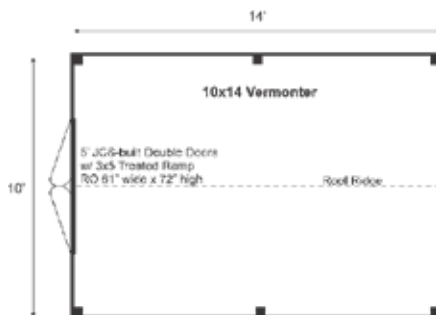

### 10X14 VERMONT FULLY ASSEMBLED

Base Area: 140 sq. ft.

Total Interior Area: 140 sq. ft.

Recommended Foundation:  
4-6" Crushed Gravel

Overall Dimensions: 8'6"H  
x 10'6"W x 14'6"D

Estimated Weight: 3600 lbs

#### Additional Sizes:

8X8 | 8X10 | 8X12 | 8X14 | 8X16 |  
10X8 | 10X10 | 10X12 | 10X14 | 10X16 | 10X20 |