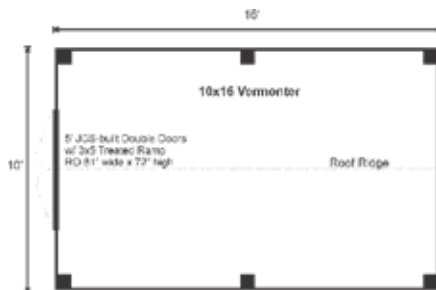

10X16 VERMONT

STORAGE SOLUTIONS

STORAGE SOLUTIONS

10X16 VERMONT FULLY ASSEMBLED

Base Area: 160 sq. ft.
Total Interior Area: 160 sq. ft.
Recommended Foundation: 6-8" Crushed Gravel
Overall Dimensions: 8'6"H x 10'6"W x 16'D
Estimated Weight: 4100 lbs

Floor System

2 (qty) 6x6x16' Hemlock Skids
2x4 rough sawn Hemlock Joists 24" On Center
1" rough sawn Hemlock Decking
Floor Weight Rating: 10 lbs/sq. ft.

Walls

4"x4" Hemlock Post and Beam Wall Framing
Wall Height: 62"
Siding: 1" rough sawn Pine Board
1" rough sawn Pine Corner, Door & Fascia Trim