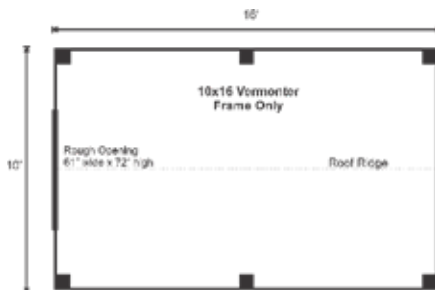

10X16 VERMONT FRAME ONLY PRE-CUT KIT

Base Area: 160 sq. ft.
Total Interior Area: 160 sq. ft.
Recommended Foundation:
4-6" Crushed Gravel
Overall Dimensions:
8'6"H x 10'W x 16'D
Estimated Weight: 2500 lbs

Floor System

2 (qty) 6x6x16' Hemlock Skids
2x4 rough sawn Hemlock
Joists 24" On Center

Walls

4"x4" Hemlock Post and
Beam Wall Framing
Wall Height: 62"

The frame only kit includes rough sawn hemlock floor, wall and roof framing, plus hardware and step-by-step DIY building instructions. Note: Pictures may reflect client upgrades and modifications that do not come standard.

Roof

Gable Roof Style
Roof Pitch: 5/12
2"x4" rough sawn Hemlock
Rafters 24" On Center
1"x6" rough sawn Hemlock
Exposed Collar Ties

Rough Opening:

1 (qty) 61"W x 72"H Rough
Opening for Door

Assembly & Logistics Information