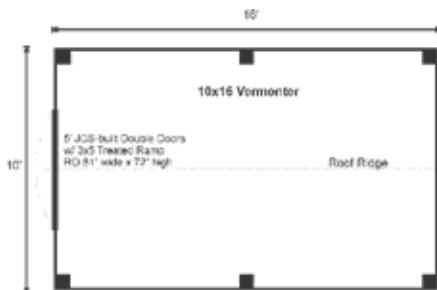

COMPLETE PRE-CUT KIT:

A weather tight shell. The PCK is the complete kit for a design. It includes everything required to assemble the building shell and includes doors and windows.

EVERY KIT INCLUDES

- Color Coded
- Part Numbered
- Step-by-Step Instructions & All Fastening Hardware Included

Additional Sizes:

8X8 | 8X10 | 8X12 | 8X14 | 8X16 | 10X8 | 10X10 | 10X12 | 10X14 | 10X16 | 10X20

Additional Types:

FRAME ONLY KIT | COMPLETE KIT | FULLY ASSEMBLED | 3-SEASON KIT | 4-SEASON KIT

Configure Yours at

WWW.JAMAICACOTTAGESHOP.COM