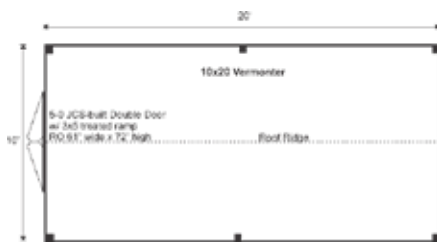

COMPLETE PRE-CUT KIT:

A weather tight shell. The PCK is the complete kit for a design. It includes everything required to assemble the building shell and includes doors and windows.

EVERY KIT INCLUDES

1. Color Coded
   - Part Numbered
   - Step-by-Step Instructions
2. & All Fastening Hardware Included

Additional Sizes:

8X8 | 8X10 | 8X12 | 8X14 | 8X16 |
10X8 | 10X10 | 10X12 | 10X14 | 10X16 | 10X20 |

Additional Types:

FRAME ONLY KIT | COMPLETE KIT | FULLY
ASSEMBLED | 3-SEASON KIT | 4-SEASON KIT

Configure Yours at

WWW.JAMAICACOTTAGESHOP.COM