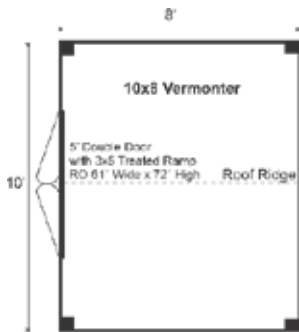

This no-frills shed is an economical option for all of your storage needs. The Vermonter can be used as is or personalized with paint, siding or roofing upgrades. Pressure treated flooring is a popular add-on for strength. Most sizes can be assembled over a weekend.

FULLY ASSEMBLED:

A weather tight shell. Specifications are the same as a PCK. Fully assembled prefabricated sheds and cottage buildings deliver exclusively to the northeast USA.

EVERY KIT INCLUDES

1. Color Coded
   - Part Numbered
   - Step-by-Step Instructions
2. & All Fastening Hardware Included

Additional Sizes:

8X8 | 8X10 | 8X12 | 8X14 | 8X16 | 10X8 | 10X10 | 10X12 | 10X14 | 10X16 | 10X20

Additional Types:

FRAME ONLY KIT | COMPLETE KIT | FULLY ASSEMBLED | 3-SEASON KIT | 4-SEASON KIT

Configure Yours at

WWW.JAMAICACOTTAGESHOP.COM