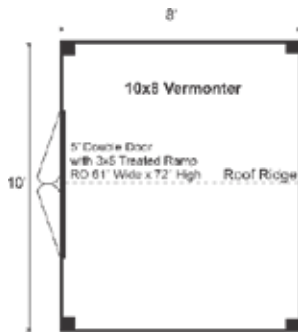

This no-frills shed is an economical option for all of your storage needs. The Vermonter can be used as is or personalized with paint, siding or roofing upgrades. Pressure treated flooring is a popular add-on for strength. Most sizes can be assembled over a weekend.

COMPLETE PRE-CUT KIT:

A weather tight shell. The PCK is the complete kit for a design. It includes everything required to assemble the building shell and includes doors and windows.

EVERY KIT INCLUDES

1. Color Coded
   - Part Numbered
   - Step-by-Step Instructions
2. & All Fastening Hardware Included

Additional Sizes:

8X8 | 8X10 | 8X12 | 8X14 | 8X16 |
10X8 | 10X10 | 10X12 | 10X14 | 10X16 | 10X20 |

Additional Types:

FRAME ONLY KIT | COMPLETE KIT | FULLY
ASSEMBLED | 3-SEASON KIT | 4-SEASON KIT

Configure Yours at

WWW.JAMAICACOTTAGESHOP.COM