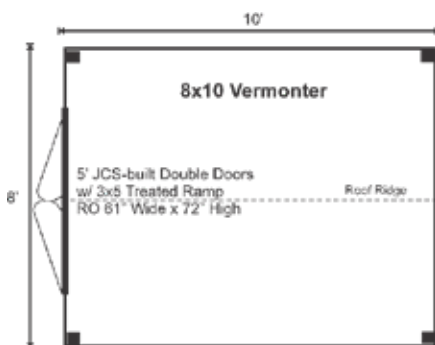

## 8X10 VERMONTER

STORAGE SOLUTIONS

STORAGE SOLUTIONS

### 8X10 VERMONTER FULLY ASSEMBLED

- Base Area: 80 sq. ft.
- Total Interior Area: 80 sq. ft.
- Recommended Foundation: 4-6" Crushed Gravel
- Overall Dimensions: 8'6"H x 8'6"W x 10'6"D
- Estimated Weight: 2500 lbs

#### Floor System

- 2 (qty) 4x6x10' Hemlock Skids
- 2x4 rough sawn Hemlock Joists 24" On Center
- 1" rough sawn Hemlock Decking
- Floor Weight Rating: 10 lbs/sq. ft.