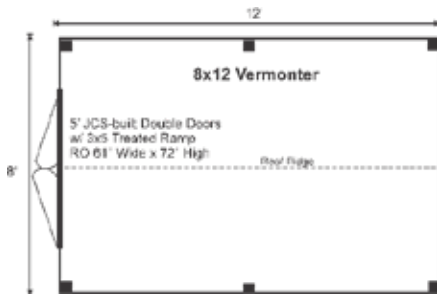

## 8X12 VERMONTNER

STORAGE SOLUTIONS

STORAGE SOLUTIONS

### 8X12 VERMONTNER FULLY ASSEMBLED

Base Area: 96 sq. ft.  
Total Interior Area: 96 sq. ft.  
Recommended Foundation: 4-6" Crushed Gravel  
Overall Dimensions: 8'6"H x 8'6"W x 12'6"D  
Estimated Weight: 3000 lbs

#### Additional Sizes:

8X8 | 8X10 | 8X12 | 8X14 | 8X16 | 10X8 | 10X10 | 10X12 | 10X14 | 10X16 | 10X20 |