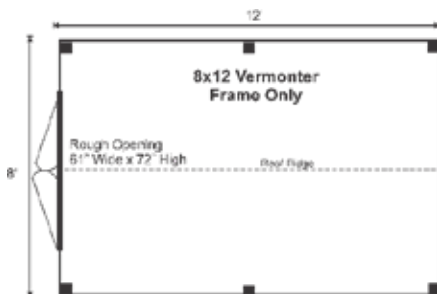

8X12 VERMONT FRAME ONLY PRE-CUT KIT

Base Area: 96 sq. ft.
Total Interior Area: 96 sq. ft.
Recommended Foundation: 3-4" Crushed Gravel
Overall Dimensions: 8'6"H x 8'W x 12'D
Estimated Weight: 1800 lbs

Floor System

2 (qty) 4x6x12' Hemlock Skids
2x4 rough sawn Hemlock Joists 24" On Center

Walls

4"x4" Hemlock Post and Beam Wall Framing
Wall Height: 66"

The frame only kit includes rough sawn hemlock floor, wall and roof framing, plus hardware and step-by-step DIY building instructions. Note: Pictures may reflect client upgrades and modifications that do not come standard.

Roof

Gable Roof Style
Roof Pitch: 6/12
2"x4" rough sawn Hemlock Rafters 24" On Center
1"x6" rough sawn Hemlock Exposed Collar Ties

Rough Opening:

1 (qty) 61"W x 72"H Rough Opening for Door

Assembly & Logistics Information

Estimated Assembly Time:
Two People: 13 hrs
Estimated Shipping Cube Sizes
Cube 1: 42"x40"x144"

FRAME ONLY PRE-CUT KIT:

The budget friendly frame only pre-cut kit includes skids, floor joists, 4x4 post and beam hemlock wall framing, roof rafters, hardware and step-by-step D.I.Y. building instructions.