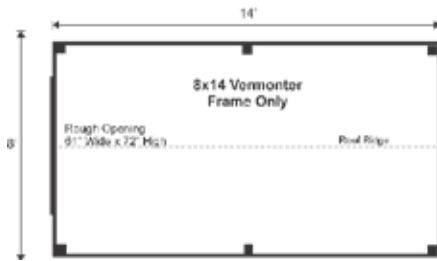

8X14 VERMONT FRAME ONLY PRE-CUT KIT

Base Area: 112 sq. ft.
Total Interior Area: 112 sq. ft.
Recommended Foundation: 4-6" Crushed Gravel
Overall Dimensions: 8'6"H x 8'W x 14'D
Estimated Weight: 2100 lbs

Floor System

2 (qty) 4x6x14' Hemlock Skids
2x4 rough sawn Hemlock Joists 24" On Center

Walls

4"x4" Hemlock Post and Beam Wall Framing
Wall Height: 66"

The frame only kit includes rough sawn hemlock floor, wall and roof framing, plus hardware and step-by-step DIY building instructions. Note: Pictures may reflect client upgrades and modifications that do not come standard.

Roof

Gable Roof Style
Roof Pitch: 6/12
2"x4" rough sawn Hemlock Rafters 24" On Center
1"x6" rough sawn Hemlock Exposed Collar Ties

Rough Opening:

1 (qty) 61"W x 72"H Rough Opening for Door

Assembly & Logistics Information

Estimated Assembly Time:
Two People: 14 hrs
Estimated Shipping Cube Sizes
Cube 1: 42"x40"x168"

FRAME ONLY PRE-CUT KIT:

The budget friendly frame only pre-cut kit includes skids, floor joists, 4x4 post and beam hemlock wall framing, roof rafters, hardware and step-by-step D.I.Y. building instructions.