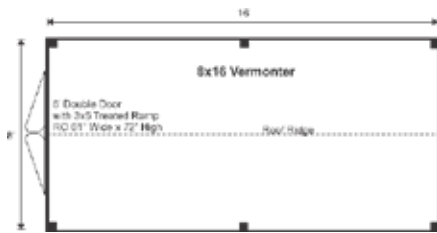

8X16 VERMONT

STORAGE SOLUTIONS

STORAGE SOLUTIONS

8X16 VERMONT FULLY ASSEMBLED

Base Area: 128 sq. ft.
Total Interior Area: 128 sq. ft.
Recommended Foundation: 4-6" Crushed Gravel
Overall Dimensions: 8'6"H x 8'6"W x 16'6"D
Estimated Weight: 4000 lbs

Floor System

2 (qty) 6x6x16' Hemlock Skids
2x4 rough sawn Hemlock Joists 24" On Center
1" rough sawn Hemlock Decking
Floor Weight Rating: 10 lbs/sq. ft.

Walls

4"x4" Hemlock Post and Beam Wall Framing
Wall Height: 66"
Siding: 1" rough sawn Pine Board
1" rough sawn Pine Corner, Door & Fascia Trim