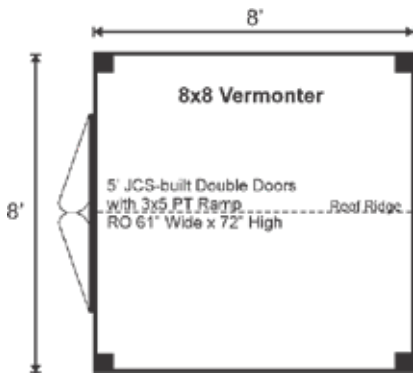

8X8 VERMONT

STORAGE SOLUTIONS

STORAGE SOLUTIONS

8X8 VERMONT FULLY ASSEMBLED

Base Area: 64 sq. ft.

Total Interior Area: 64 sq. ft.

Recommended Foundation:
3-4" Crushed Gravel

Overall Dimensions: 8'6"H
x 8'6"W x 8'6"D

Estimated Weight: 2000 lbs

Floor System

2 (qty) 4x6x8' Hemlock Skids

2x4 rough sawn Hemlock

Joists 24" On Center

1" rough sawn Hemlock Decking

Floor Weight Rating: 10 lbs/sq. ft.

Walls

4"x4" Hemlock Post and Beam Wall Framing

Wall Height: 66"

Siding: 1" rough sawn Pine Board

1" rough sawn Pine Corner, Door & Fascia Trim

The fully assembled unit includes hemlock framing, pine board and batten siding, floor decking, a corrugated metal roof, and double doors. Note: Pictures may reflect client upgrades and modifications that do not come standard.