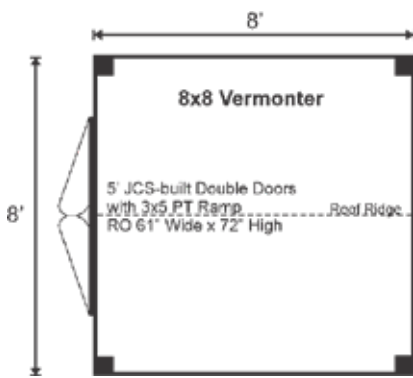

This no-frills shed is an economical option for all of your storage needs. The Vermonter can be used as is or personalized with paint, siding or roofing upgrades. Pressure treated flooring is a popular add-on for strength. Most sizes can be assembled over a weekend.

COMPLETE PRE-CUT KIT:

A weather tight shell. The PCK is the complete kit for a design. It includes everything required to assemble the building shell and includes doors and windows.

EVERY KIT INCLUDES

1. Color Coded
   - Part Numbered
   - Step-by-Step Instructions
2. & All Fastening Hardware Included

Additional Sizes:

8X8 | 8X10 | 8X12 | 8X14 | 8X16 |
10X8 | 10X10 | 10X12 | 10X14 | 10X16 | 10X20 |

Additional Types:

FRAME ONLY KIT | COMPLETE KIT | FULLY
ASSEMBLED | 3-SEASON KIT | 4-SEASON KIT

Configure Yours at

WWW.JAMAICACOTTAGESHOP.COM