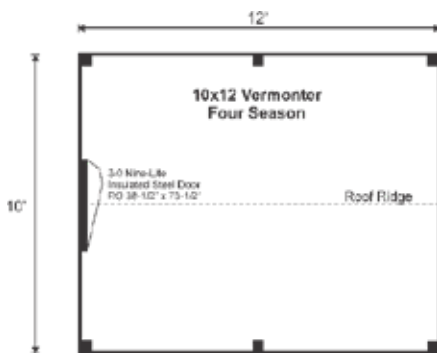

10X12 VERMONT 4-SEASON PRE-CUT KIT

Base Area: 120 sq. ft.

Total Interior Area: 120 sq. ft.

Recommended Foundation:
6-8" Crushed Gravel

Overall Dimensions: 8'6"H x 11'W x 13'D

Estimated Weight: 4800 lbs

Floor System

2 (qty) 4x6x12' Hemlock Skids

2"x4" Kiln Dried Spruce

Joists 24" On Center

3/4" CDX Plywood Decking

Floor Vapor Barrier

3 1/2" Fiberglass Insulation (R13)

Under Deck Sheathing: 3/8" Plywood

Floor Weight Rating: 10 lbs/sq. ft.

Assembly & Logistics Information

Estimated Assembly Time:

Two People: 43 hrs

Estimated Shipping Cube Sizes

Cube 1: 42"x40"x144" Cube 2:

42"x48"x192" Cube 3: 42"x48"x192"

4-SEASON KITS:

The package includes the complete kit plus vapor barrier, insulation, solid pine roof sheathing, ship lap pine interior wall and ceiling sheathing, double-pane, energy efficient windows and an insulated steel door.