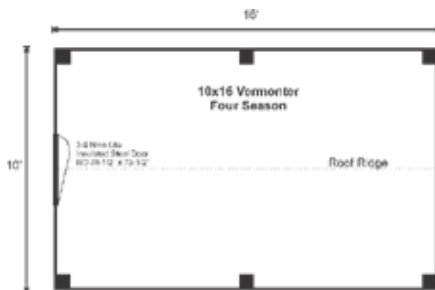

4-SEASON Pre-Cut Kit

This no-frills shed is an economical option for all of your storage needs. The Vermonter can be used as is or personalized with paint, siding or roofing upgrades. Pressure treated flooring is a popular add-on for strength. Most sizes can be assembled over a weekend.

4-SEASON KITS:

The package includes the complete kit plus vapor barrier, insulation, solid pine roof sheathing, ship lap pine interior wall and ceiling sheathing, double-pane, energy efficient windows and an insulated steel door.

EVERY KIT INCLUDES

1. Color Coded
   - Part Numbered
   - Step-by-Step Instructions
2. & All Fastening Hardware Included

Additional Sizes:

8X8 | 8X10 | 8X12 | 8X14 | 8X16 |
10X8 | 10X10 | 10X12 | 10X14 | 10X16 | 10X20 |

Additional Types:

FRAME ONLY KIT | COMPLETE KIT | FULLY
ASSEMBLED | 3-SEASON KIT | 4-SEASON KIT

Configure Yours at

WWW.JAMAICACOTTAGESHOP.COM

10X16 VERMONTNER

LIVING
SOLUTIONS

10X16 VERMONTNER 4-SEASON PRE-CUT KIT

Base Area: 160 sq. ft.

Total Interior Area: 160 sq. ft.

Recommended Foundation:
8-10" Crushed Gravel

Overall Dimensions: 8'6"H x 11'W x 17'D

Estimated Weight: 6600 lbs

Floor System

2 (qty) 6x6x16' Hemlock Skids

2"x4" Kiln Dried Spruce

Joists 24" On Center

3/4" CDX Plywood Decking

Floor Vapor Barrier

3 1/2" Fiberglass Insulation (R13)

Under Deck Sheathing: 3/8" Plywood

Floor Weight Rating: 10 lbs/sq. ft.

Walls

4"x4" Hemlock Post and
Beam Wall Framing

Wall Height: 62"

Wall Vapor Barrier

Foil Backed Rigid Foam Insulation (R13)

Shiplap Pine Interior Sheathing

Siding: 1" rough sawn Pine Board & Batten

1" rough sawn Pine Corner,
Door & Fascia Trim