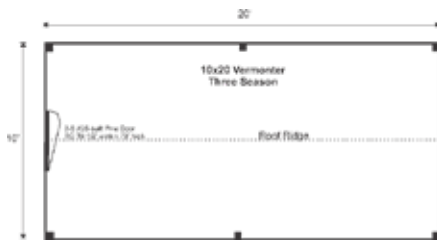

### 10X20 VERMONT 3-SEASON PRE-CUT KIT

Base Area: 200 sq. ft.

Total Interior Area: 200 sq. ft.

Recommended Foundation:  
6-8" Crushed Gravel

Overall Dimensions: 8'6"H  
x 10'6"W x 20'6"D

Estimated Weight: 5300 lbs

Floor Weight Rating: 10 lbs/sq. ft.

#### Additional Sizes:

8X8 | 8X10 | 8X12 | 8X14 | 8X16 |  
10X8 | 10X10 | 10X12 | 10X14 | 10X16 | 10X20 |