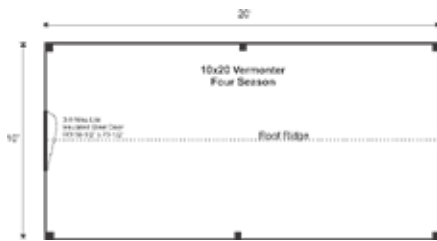

### 10X20 VERMONT 4-SEASON PRE-CUT KIT

Base Area: 200 sq. ft.

Total Interior Area: 200 sq. ft.

Recommended Foundation:  
8-10" Crushed Gravel

Overall Dimensions: 8'6"H x 11'W x 21'D

Estimated Weight: 8000 lbs

Floor Weight Rating: 10 lbs/sq. ft.

#### Additional Sizes:

8X8 | 8X10 | 8X12 | 8X14 | 8X16 |  
10X8 | 10X10 | 10X12 | 10X14 | 10X16 | 10X20 |