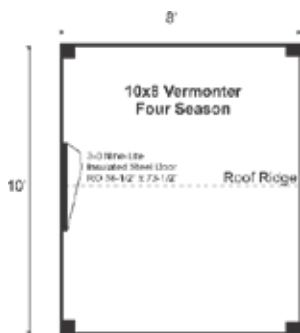

4-SEASON KITS:

The package includes the complete kit plus vapor barrier, insulation, solid pine roof sheathing, ship lap pine interior wall and ceiling sheathing, double-pane, energy efficient windows and an insulated steel door.

EVERY KIT INCLUDES

1. Color Coded
   - Part Numbered
   - Step-by-Step Instructions
2. & All Fastening Hardware Included

Additional Sizes:

8X8 | 8X10 | 8X12 | 8X14 | 8X16 |
10X8 | 10X10 | 10X12 | 10X14 | 10X16 | 10X20 |

Additional Types:

FRAME ONLY KIT | COMPLETE KIT | FULLY
ASSEMBLED | 3-SEASON KIT | 4-SEASON KIT

Configure Yours at

WWW.JAMAICACOTTAGESHOP.COM