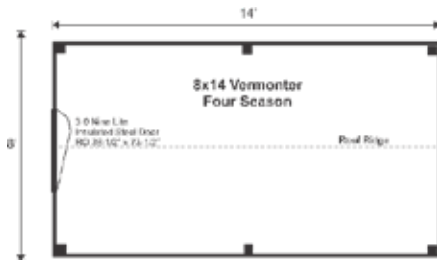

8X14 VERMONT 4-SEASON PRE-CUT KIT

Base Area: 112 sq. ft.

Total Interior Area: 112 sq. ft.

Recommended Foundation:

6-8" Crushed Gravel

Overall Dimensions: 8'6"H x 9'W x 15'D

Estimated Weight: 5600 lbs

Floor System

2 (qty) 4x6x14' Hemlock Skids

2"x4" Kiln Dried Spruce

Joists 24" On Center

3/4" CDX Plywood Decking

Floor Vapor Barrier

3 1/2" Fiberglass Insulation (R13)

Under Deck Sheathing: 3/8" Plywood

Floor Weight Rating: 10 lbs/sq. ft.

Walls

4"x4" Hemlock Post and

Beam Wall Framing

Wall Height: 66"

Wall Vapor Barrier

Foil Backed Rigid Foam Insulation (R13)

Shiplap Pine Interior Sheathing

Siding: 1" rough sawn Pine Board & Batten

with Keyless Lever Locking Hardware

Assembly & Logistics Information

Estimated Assembly Time:

Two People: 43 hrs

Estimated Shipping Cube Sizes

Cube 1: 42"x36"x168" Cube 2:

42"x48"x192" Cube 3: 42"x48"x192"

4-SEASON KITS: