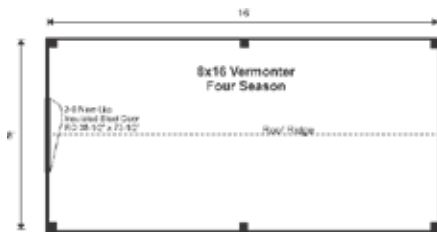

4-SEASON KITS:

The package includes the complete kit plus vapor barrier, insulation, solid pine roof sheathing, ship lap pine interior wall and ceiling sheathing, double-pane, energy efficient windows and an insulated steel door.

EVERY KIT INCLUDES

1. Color Coded
   - Part Numbered
   - Step-by-Step Instructions
2. & All Fastening Hardware Included

Additional Sizes:

8X8 | 8X10 | 8X12 | 8X14 | 8X16 |
10X8 | 10X10 | 10X12 | 10X14 | 10X16 | 10X20 |

Additional Types:

FRAME ONLY KIT | COMPLETE KIT | FULLY
ASSEMBLED | 3-SEASON KIT | 4-SEASON KIT

Configure Yours at

WWW.JAMAICACOTTAGESHOP.COM