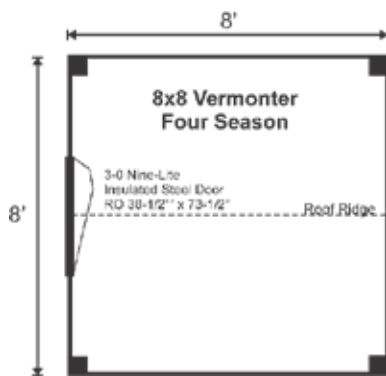

4-SEASON KITS:

The package includes the complete kit plus vapor barrier, insulation, solid pine roof sheathing, ship lap pine interior wall and ceiling sheathing, double-pane, energy efficient windows and an insulated steel door.

EVERY KIT INCLUDES

1. Color Coded
   - Part Numbered
   - Step-by-Step Instructions
2. & All Fastening Hardware Included

Additional Sizes:

8X8 | 8X10 | 8X12 | 8X14 | 8X16 |
10X8 | 10X10 | 10X12 | 10X14 | 10X16 | 10X20 |

Additional Types:

FRAME ONLY KIT | COMPLETE KIT | FULLY
ASSEMBLED | 3-SEASON KIT | 4-SEASON KIT

Configure Yours at

WWW.JAMAICACOTTAGESHOP.COM