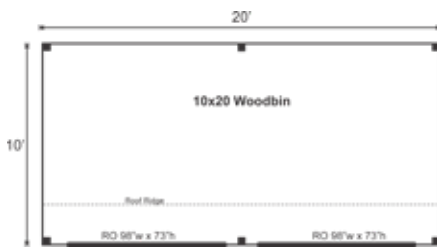

10X20 WOODBIN

STORAGE SOLUTIONS

STORAGE SOLUTIONS

10X20 WOODBIN FULLY ASSEMBLED

Base Area: 200 sq. ft.
Total Interior Area: 200 sq. ft.
Recommended Foundation:
Compacted 12" Crushed Gravel
Overall Dimensions: 10'6"H
x 21'2"W x 11'6"D
Estimated Weight: 5000 lbs

Floor System

2 (qty) 6x6x20' Hemlock Skids
2"x6" rough sawn Hemlock Joists 16" On Center
1" rough sawn Hemlock Decking
Floor Weight Rating: 200 lbs / sq.ft.

Walls

4"x4" Hemlock Post and Beam Wall Framing
Wall Height: Front: 83 Rear: 63
Siding: 1" rough sawn Pine Board
1" rough sawn Pine Corner & Door Trim & Rear Fascia & Shadow & 2" rough sawn Pine Front & Gable Fascia & Shadow Trim

Rough Openings:

2 (qty) 98"W x 73"H

Additional Features

Holds 9.6 Cords

Delivery & Logistics Information

Fully Assembled prefabricated sheds and cottage buildings are deliverable exclusively to the Northeast USA.