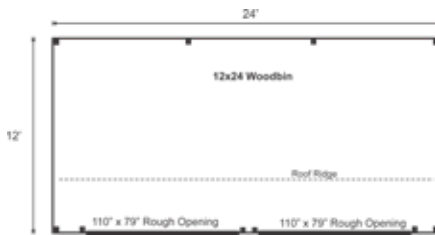

12X24 WOODBIN

STORAGE SOLUTIONS

STORAGE SOLUTIONS

12X24 WOODBIN FULLY ASSEMBLED

Base Area: 288 sq. ft.
Total Interior Area: 288 sq. ft.
Recommended Foundation:
Compacted 12" Crushed Gravel
Overall Dimensions: 10'6"H
x 25'2"W x 13'10"D
Estimated Weight: 8000 lbs

Floor System

2 (qty) 6x6x24' Hemlock Skids
2"x6" rough sawn Hemlock
Joists 16" On Center
1" rough sawn Hemlock Decking
Floor Weight Rating: 200 lbs / sq.ft.

Walls

4"x4" Hemlock Post and
Beam Wall Framing
Wall Height: Front: 83 Rear: 63
Siding: 1" rough sawn Pine Board
1" rough sawn Pine Corner & Door
Trim & Rear Fascia & Shadow
& 2" rough sawn Pine Front &
Gable Fascia & Shadow Trim

Rough Openings:

2 (qty) 110"W x 79"H

Additional Features

Holds 13.7 Cords

Delivery & Logistics Information

Fully Assembled prefabricated sheds and cottage buildings are deliverable exclusively to the Northeast USA.