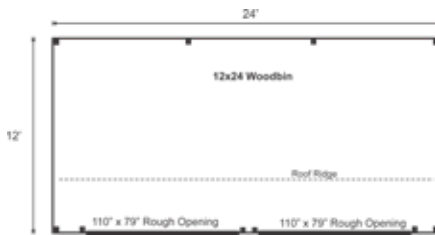

COMPLETE PRE-CUT KIT:

A weather tight shell. The PCK is the complete kit for a design. It includes everything required to assemble the building shell and includes doors and windows.

EVERY KIT INCLUDES

- Color Coded
- Part Numbered
- Step-by-Step Instructions
- & All Fastening Hardware Included

Additional Sizes:

4X8 | 4X10 | 4X12 |
6X8 | 6X10 | 6X12 | 6X14 | 6X16 |
8X8 | 8X10 | 8X12 | 8X16 | 8X20 | 10X20 | 12X24 |

Additional Types:

FRAME ONLY KIT | COMPLETE KIT |
FULLY ASSEMBLED |

Configure Yours at

WWW.JAMAICACOTTAGESHOP.COM

12X24 WOODBIN COMPLETE PRE-CUT KIT

Base Area: 288 sq. ft.

Total Interior Area: 288 sq. ft.

Recommended Foundation:
Compacted 12" Crushed Gravel

Overall Dimensions: 10'6"H
x 25'2"W x 13'10"D

Estimated Weight: 8000 lbs

Floor System

2 (qty) 6x6x24' Hemlock Skids
2"x6" rough sawn Hemlock
Joists 16" On Center
1" rough sawn Hemlock Decking
Floor Weight Rating: 200 lbs / sq.ft.

Walls

4"x4" Hemlock Post and
Beam Wall Framing
Wall Height: Front: 83 Rear: 63
Siding: 1" rough sawn Pine Board
1" rough sawn Pine Corner & Door
Trim & Rear Fascia & Shadow
& 2" rough sawn Pine Front &
Gable Fascia & Shadow Trim

The complete pre-cut kit includes hemlock framing, pine board and batten siding, floor decking, and a corrugated metal roof. Note: Pictures may reflect client upgrades and modifications that do not come standard.

Roof

Saltbox Roof Style
Roof Pitch: Front: 10/12 Rear: 6/12
2"x6" rough sawn Hemlock
Rafters 24" On Center
1"x6" rough sawn Hemlock
Exposed Collar Ties
1"x4" rough sawn Hemlock
Strapping 20" On Center
Corrugated 29g Metal
Roofing, Color: Evergreen

Rough Openings:

2 (qty) 110"W x 79"H

Additional Features

Holds 13.7 Cords

Assembly & Logistics Information

Estimated Assembly Time:
Two People: 30 hrs
Estimated Shipping Cube Sizes
Cube 1: 42"x52"x144"
Cube 2: 42"x52"x144"

WDBN.12X24.PCK