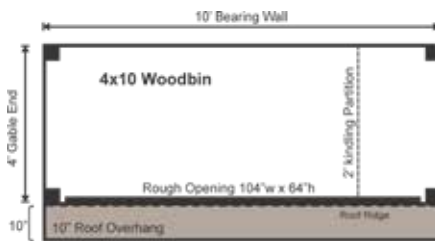

COMPLETE Pre-Cut Kit

This small outdoor firewood shed will allow you to have a supply of dry wood all season long. The rugged post and beam framing is strong enough to handle the weight and the open front and saltbox design allow for ample airflow, which every good Vermonter knows is the key to dry wood.

Additional Sizes:

4X8 | 4X10 | 4X12 |
6X8 | 6X10 | 6X12 | 6X14 | 6X16 |
8X8 | 8X10 | 8X12 | 8X16 | 8X20 | 10X20 | 12X24 |

Additional Types:

FRAME ONLY KIT | COMPLETE KIT |
FULLY ASSEMBLED |

Configure Yours at

WWW.JAMAICACOTTAGESHOP.COM

4X10 WOODBIN

STORAGE
SOLUTIONS

4X10 WOODBIN COMPLETE PRE-CUT KIT

Base Area: 40 sq. ft.

Total Interior Area: 40 sq. ft.

Recommended Foundation:
10–12" Crushed Gravel

Overall Dimensions: 8'6"H
x 10'6"W x 6'5"D

Rough Opening:

1 (qty) 104"W x 64"H

Additional Features

Holds 1.7 Cords
2' Kindling Partition

Assembly & Logistics Information

Estimated Assembly Time:
One Person: 16 hrs
Estimated Shipping Cube Sizes
Cube 1: 42"x32"x120"