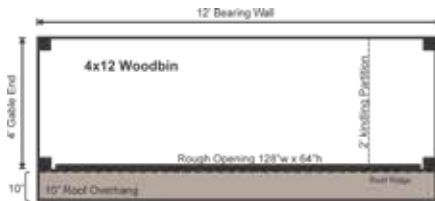

This small outdoor firewood shed will allow you to have a supply of dry wood all season long. The rugged post and beam framing is strong enough to handle the weight and the open front and saltbox design allow for ample airflow, which every good Vermonter knows is the key to dry wood.

4X12 WOODBIN

STORAGE SOLUTIONS

STORAGE SOLUTIONS