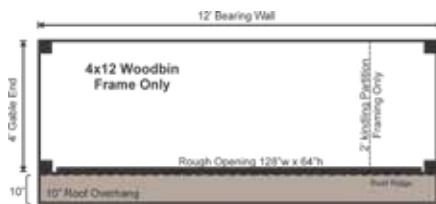

## 4X12 WOODBIN FRAME ONLY PRE-CUT KIT

Base Area: 48 sq. ft.  
Total Interior Area: 48 sq. ft.  
Recommended Foundation:  
Compacted 12" Crushed Gravel  
Overall Dimensions:  
8'6"H x 12'W x 6'D  
Estimated Weight: 1200 lbs

### Walls

4"x4" Hemlock Post and  
Beam Wall Framing  
Wall Height: Front: 80 Rear: 80

The frame only kit includes rough sawn hemlock floor, wall and roof framing, plus hardware and step-by-step DIY building instructions. Note: Pictures may reflect client upgrades and modifications that do not come standard.

### Rough Opening:

1 (qty) 128"W x 64"H Rough Opening  
Holds 2.5 Cords