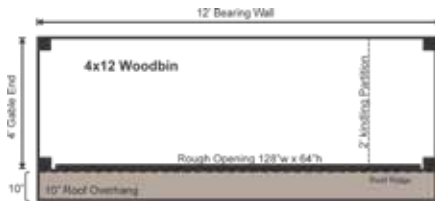

COMPLETE Pre-Cut Kit

This small outdoor firewood shed will allow you to have a supply of dry wood all season long. The rugged post and beam framing is strong enough to handle the weight and the open front and saltbox design allow for ample airflow, which every good Vermonter knows is the key to dry wood.

Additional Sizes:

4X8 | 4X10 | 4X12 |
6X8 | 6X10 | 6X12 | 6X14 | 6X16 |
8X8 | 8X10 | 8X12 | 8X16 | 8X20 | 10X20 | 12X24 |

Additional Types:

FRAME ONLY KIT | COMPLETE KIT |
FULLY ASSEMBLED |

Configure Yours at

WWW.JAMAICACOTTAGESHOP.COM

4X12 WOODBIN

STORAGE
SOLUTIONS

4X12 WOODBIN COMPLETE PRE-CUT KIT

Base Area: 48 sq. ft.

Total Interior Area: 48 sq. ft.

Recommended Foundation:
Compacted 12" Crushed Gravel

Overall Dimensions: 8'6"H
x 12'6"W x 6'5"D

Estimated Weight: 2000 lbs

Floor System

2 (qty) 4x6x12' Hemlock Skids

2"x6" rough sawn Hemlock
Joists 24" On Center

1" rough sawn Hemlock Decking

Floor Weight Rating: 210 lbs / sq.ft.

Walls

4"x4" Hemlock Post and
Beam Wall Framing