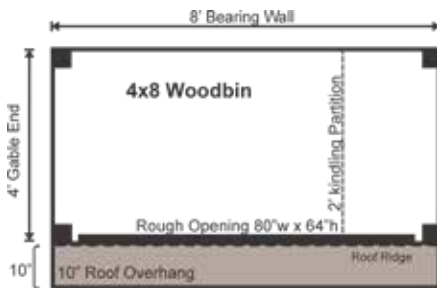

FULLY ASSEMBLED

This small outdoor firewood shed will allow you to have a supply of dry wood all season long. The rugged post and beam framing is strong enough to handle the weight and the open front and saltbox design allow for ample airflow, which every good Vermonter knows is the key to dry wood.

4X8 WOODBIN

STORAGE SOLUTIONS

STORAGE SOLUTIONS

4X8 WOODBIN FULLY ASSEMBLED

Base Area: 32 sq. ft.
Total Interior Area: 32 sq. ft.
Recommended Foundation: 8-10" Crushed Gravel
Overall Dimensions: 8'6"H x 8'8"W x 6'5"D
Estimated Weight: 1700 lbs

Floor System

2 (qty) 4x6x8' Hemlock Skids
2"x6" rough sawn Hemlock Joists 24" On Center
1" rough sawn Hemlock Decking
Floor Weight Rating: 170 lbs / sq.ft.

Walls

4"x4" Hemlock Post and Beam Wall Framing
Wall Height: Front: 80 Rear: 50
Siding: 1" rough sawn Pine Board
1" rough sawn Pine Corner & Door Trim & 1" rough sawn Pine Fascia & Shadow Trim