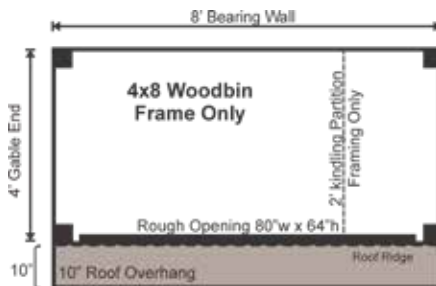

# FRAME ONLY 4X8 WOODBIN

STORAGE SOLUTIONS

STORAGE SOLUTIONS

Pre-Cut Kit

This small outdoor firewood shed will allow you to have a supply of dry wood all season long. The rugged post and beam framing is strong enough to handle the weight and the open front and saltbox design allow for ample airflow, which every good Vermonter knows is the key to dry wood.

## 4X8 WOODBIN FRAME ONLY PRE-CUT KIT

Base Area: 32 sq. ft.  
Total Interior Area: 32 sq. ft.  
Recommended Foundation: 8–10" Crushed Gravel  
Overall Dimensions: 8'6"H x 8'W x 6'D  
Estimated Weight: 1100 lbs

### Walls

4"x4" Hemlock Post and Beam Wall Framing  
Wall Height: Front: 80 Rear: 50

The frame only kit includes rough sawn hemlock floor, wall and roof framing, plus hardware and step-by-step DIY building instructions. Note: Pictures may reflect client upgrades and modifications that do not come standard.

### Rough Opening:

1 (qty) 80"W x 64"H Rough Opening  
Holds 1.4 Cords