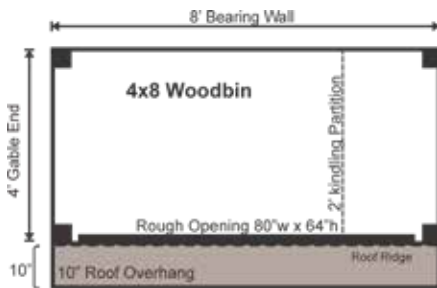

COMPLETE Pre-Cut Kit

This small outdoor firewood shed will allow you to have a supply of dry wood all season long. The rugged post and beam framing is strong enough to handle the weight and the open front and saltbox design allow for ample airflow, which every good Vermonter knows is the key to dry wood.

4X8 WOODBIN

STORAGE
SOLUTIONS

STORAGE
SOLUTIONS

4X8 WOODBIN COMPLETE PRE-CUT KIT

Base Area: 32 sq. ft.
Total Interior Area: 32 sq. ft.
Recommended Foundation:
8–10" Crushed Gravel
Overall Dimensions: 8'6"H
x 8'8"W x 6'5"D
Estimated Weight: 1700 lbs

Floor System

2 (qty) 4x6x8' Hemlock Skids
2"x6" rough sawn Hemlock
Joists 24" On Center
1" rough sawn Hemlock Decking
Floor Weight Rating: 170 lbs / sq.ft.

Walls

4"x4" Hemlock Post and
Beam Wall Framing
Wall Height: Front: 80 Rear: 50
Siding: 1" rough sawn Pine Board
1" rough sawn Pine Corner &
Door Trim & 1" rough sawn
Pine Fascia & Shadow Trim