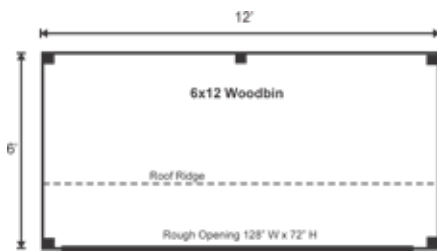

6X12 WOODBIN

STORAGE SOLUTIONS

STORAGE SOLUTIONS

6X12 WOODBIN FULLY ASSEMBLED

Base Area: 72 sq. ft.
Total Interior Area: 72 sq. ft.
Recommended Foundation: Compacted 12" Crushed Gravel
Overall Dimensions: 10'6"H x 13'2"W x 7'6"D
Estimated Weight: 3000 lbs

Floor System

2 (qty) 4x6x12' Hemlock Skids
2"x6" rough sawn Hemlock Joists 16" On Center
1" rough sawn Hemlock Decking
Floor Weight Rating: 190 lbs / sq.ft.

Walls

4"x4" Hemlock Post and Beam Wall Framing
Wall Height: Front: 82 Rear: 58
Siding: 1" rough sawn Pine Board
1" rough sawn Pine Corner & Door Trim & Rear Fascia & Shadow & 2" rough sawn Pine Front & Gable Fascia & Shadow Trim

Rough Opening:

1 (qty) 128"W x 72"H

Additional Features

Holds 3.3 Cords

Delivery & Logistics Information

Fully Assembled prefabricated sheds and cottage buildings are deliverable exclusively to the Northeast USA.