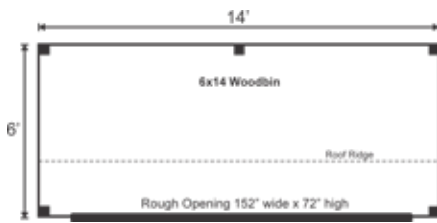

6X14 WOODBIN

STORAGE SOLUTIONS

STORAGE SOLUTIONS

6X14 WOODBIN FULLY ASSEMBLED

Base Area: 84 sq. ft.
Total Interior Area: 84 sq. ft.
Recommended Foundation:
Compacted 12" Crushed Gravel
Overall Dimensions: 10'6"H
x 15'2"W x 7'6"D
Estimated Weight: 3300 lbs

Floor System

2 (qty) 4x6x14' Hemlock Skids
2"x6" rough sawn Hemlock
Joists 16" On Center
1" rough sawn Hemlock Decking
Floor Weight Rating: 190 lbs / sq.ft.

Walls

4"x4" Hemlock Post and
Beam Wall Framing
Wall Height: Front: 82 Rear: 58
Siding: 1" rough sawn Pine Board
1" rough sawn Pine Corner & Door
Trim & Rear Fascia & Shadow
& 2" rough sawn Pine Front &
Gable Fascia & Shadow Trim

Rough Opening:

1 (qty) 152"W x 72"H

Additional Features

Holds 3.9 Cords

Delivery & Logistics Information

Fully Assembled prefabricated sheds and cottage buildings are deliverable exclusively to the Northeast USA.