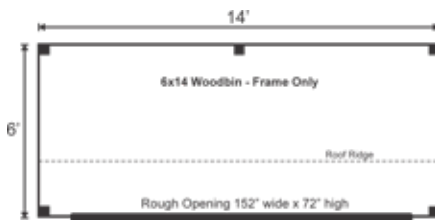

6X14 WOODBIN FRAME ONLY PRE-CUT KIT

Base Area: 84 sq. ft.
Total Interior Area: 84 sq. ft.
Recommended Foundation:
Compacted 12" Crushed Gravel
Overall Dimensions:
10'6"H x 14'W x 7'D
Estimated Weight: 2000 lbs

Floor System

2 (qty) 4x6x14' Hemlock Skids
2"x6" rough sawn Hemlock Joists 16" On Center

Walls

4"x4" Hemlock Post and Beam Wall Framing
Wall Height: Front: 82 Rear: 58

The frame only kit includes rough sawn hemlock floor, wall and roof framing, plus hardware and step-by-step DIY building instructions. Note: Pictures may reflect client upgrades and modifications that do not come standard.

Roof

Saltbox Roof Style
Roof Pitch: Front: 12/12 Rear: 12/12
2"x6" rough sawn Hemlock Rafters 24" On Center
1"x6" rough sawn Hemlock Exposed Collar Ties

Rough Opening:

1 (qty) 152"W x 72"H Rough Opening
Holds 3.9 Cords

Assembly & Logistics Information

Estimated Assembly Time:
Two People: 14 hrs
Estimated Shipping Cube Sizes
Cube 1: 42"x26"x192"

FRAME ONLY PRE-CUT KIT:

The budget friendly frame only pre-cut kit includes skids, floor joists, 4x4 post and beam hemlock wall framing, roof rafters, hardware and step-by-step D.I.Y. building instructions.