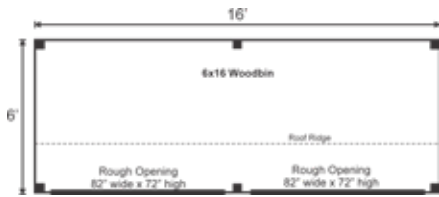

### 6X16 WOODBIN FULLY ASSEMBLED

Base Area: 96 sq. ft.  
Total Interior Area: 96 sq. ft.  
Recommended Foundation:  
Compacted 12" Crushed Gravel  
Overall Dimensions: 10'6"H  
x 17'2"W x 7'6"D  
Estimated Weight: 3700 lbs

#### Floor System

2 (qty) 6x6x16' Hemlock Skids  
2"x6" rough sawn Hemlock  
Joists 16" On Center  
1" rough sawn Hemlock Decking  
Floor Weight Rating: 190 lbs / sq.ft.

#### Rough Openings:

2 (qty) 82"W x 72"H