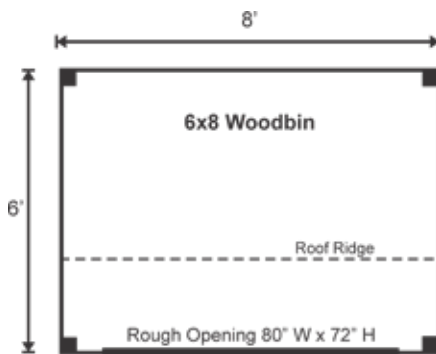

### 6X8 WOODBIN FULLY ASSEMBLED

Base Area: 48 sq. ft.  
Total Interior Area: 48 sq. ft.  
Recommended Foundation:  
Compacted 12" Crushed Gravel  
Overall Dimensions:  
10'6"H x 9'2"W x 7'6"D  
Estimated Weight: 2500 lbs

#### Floor System

2 (qty) 4x6x12' Hemlock Skids  
2"x6" rough sawn Hemlock  
Joists 24" On Center  
1" rough sawn Hemlock Decking  
Floor Weight Rating: 190 lbs / sq.ft.

#### Rough Opening:

1 (qty) 80"W x 72"H

#### Additional Sizes:

4X8 | 4X10 | 4X12 |  
6X8 | 6X10 | 6X12 | 6X14 | 6X16 |  
8X8 | 8X10 | 8X12 | 8X16 | 8X20 | 10X20 | 12X24 |