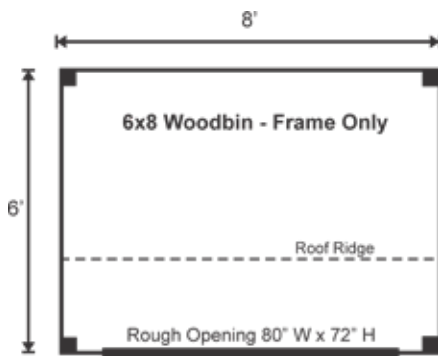

## 6X8 WOODBIN FRAME ONLY PRE-CUT KIT

Base Area: 48 sq. ft.  
Total Interior Area: 48 sq. ft.  
Recommended Foundation:  
Compacted 12" Crushed Gravel  
Overall Dimensions:  
10'6"H x 8'W x 7'D  
Estimated Weight: 1500 lbs

### Walls

4"x4" Hemlock Post and  
Beam Wall Framing  
Wall Height: Front: 82 Rear: 58

The frame only kit includes rough sawn hemlock floor, wall and roof framing, plus hardware and step-by-step DIY building instructions. Note: Pictures may reflect client upgrades and modifications that do not come standard.

### Rough Opening:

1 (qty) 80"W x 72"H Rough Opening  
Holds 2.2 Cords

### Additional Sizes:

4X8 | 4X10 | 4X12 |  
6X8 | 6X10 | 6X12 | 6X14 | 6X16 |  
8X8 | 8X10 | 8X12 | 8X16 | 8X20 | 10X20 | 12X24 |