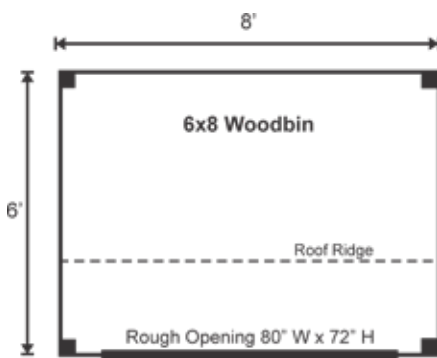

6X8 WOODBIN

STORAGE
SOLUTIONS

STORAGE
SOLUTIONS

6X8 WOODBIN COMPLETE PRE-CUT KIT

Base Area: 48 sq. ft.

Total Interior Area: 48 sq. ft.

Recommended Foundation:
Compacted 12" Crushed Gravel

Overall Dimensions:
10'6"H x 9'2"W x 7'6D

Estimated Weight: 2500 lbs

Floor System

2 (qty) 4x6x8' Hemlock Skids
2"x6" rough sawn Hemlock
Joists 24" On Center
1" rough sawn Hemlock Decking
Floor Weight Rating: 190 lbs / sq.ft.

Walls

4"x4" Hemlock Post and
Beam Wall Framing
Wall Height: Front: 82 Rear: 58
Siding: 1" rough sawn Pine Board
1" rough sawn Pine Corner & Door
Trim & Rear Fascia & Shadow
& 2" rough sawn Pine Front &
Gable Fascia & Shadow Trim

Rough Opening:

1 (qty) 80"W x 72"H

Additional Features

Holds 2.2 Cords

Assembly & Logistics Information

Estimated Assembly Time:
Two People: 12 hrs
Estimated Shipping Cube Sizes
Cube 1: 42"x32"x144"

COMPLETE PRE-CUT KIT: