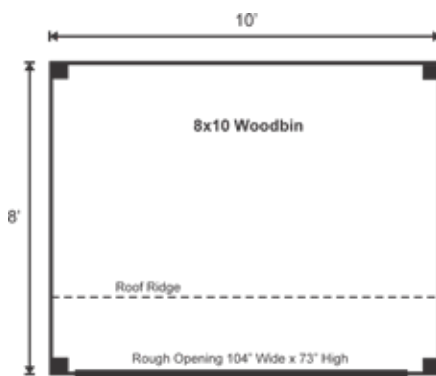

8X10 WOODBIN

STORAGE SOLUTIONS

STORAGE SOLUTIONS

FULLY ASSEMBLED:

A weather tight shell. Specifications are the same as a PCK. Fully assembled prefabricated sheds and cottage buildings deliver exclusively to the northeast USA.

8X10 WOODBIN FULLY ASSEMBLED

Base Area: 80 sq. ft.
Total Interior Area: 80 sq. ft.
Recommended Foundation:
Compacted 12" Crushed Gravel
Overall Dimensions: 10'6"H
x 11'3"W x 9'10"D
Estimated Weight: 3000 lbs

Floor System

2 (qty) 4x6x10' Hemlock Skids
2"x6" rough sawn Hemlock
Joists 16" On Center
1" rough sawn Hemlock Decking
Floor Weight Rating: 210 lbs / sq.ft.

Walls

4"x4" Hemlock Post and
Beam Wall Framing
Wall Height: Front: 83 Rear: 71
Siding: 1" rough sawn Pine Board
1" rough sawn Pine Corner & Door
Trim & Rear Fascia & Shadow
& 2" rough sawn Pine Front &
Gable Fascia & Shadow Trim

The fully assembled unit includes hemlock framing, pine board and batten siding, floor decking, and a corrugated metal roof. Note: Pictures may reflect client upgrades and modifications that do not come standard.

Roof

Saltbox Roof Style
Roof Pitch: Front: 12/12 Rear: 6/12
2"x6" rough sawn Hemlock
Rafters 24" On Center
1"x6" rough sawn Hemlock
Exposed Collar Ties
1"x4" rough sawn Hemlock
Strapping 20" On Center
Corrugated 29g Metal
Roofing, Color: Evergreen

Rough Openings:

1 (qty) 104"W x 73"H

Additional Features

Holds 4.1 Cords

Delivery & Logistics Information

Fully Assembled prefabricated sheds and cottage buildings are deliverable exclusively to the Northeast USA.

WDBN.8X10.FA

EVERY KIT INCLUDES

1. Color Coded
   - Part Numbered
   - Step-by-Step Instructions
2. & All Fastening Hardware Included

Additional Sizes:

4X8 | 4X10 | 4X12 |
6X8 | 6X10 | 6X12 | 6X14 | 6X16 |
8X8 | 8X10 | 8X12 | 8X16 | 8X20 | 10X20 | 12X24 |

Additional Types:

FRAME ONLY KIT | COMPLETE KIT |
FULLY ASSEMBLED |

Configure Yours at

WWW.JAMAICACOTTAGESHOP.COM

©2020 Jamaica Cottage Shop, Inc. • 1-802-210-1249 • www.JamaicaCottageShop.com