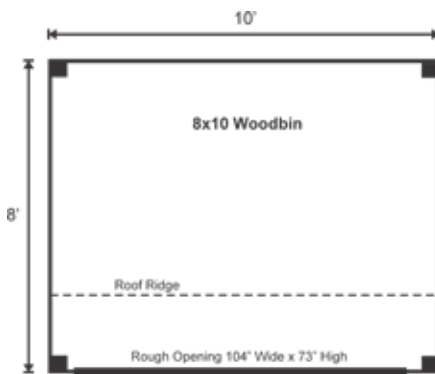

### 8X10 WOODBIN COMPLETE PRE-CUT KIT

Base Area: 80 sq. ft.

Total Interior Area: 80 sq. ft.

Recommended Foundation:  
Compacted 12" Crushed Gravel

Overall Dimensions: 10'6"H  
x 11'2"W x 9'10"D

Estimated Weight: 3000 lbs

#### Floor System

- 2 (qty) 4x6x10' Hemlock Skids
- 2"x6" rough sawn Hemlock Joists 16" On Center
- 1" rough sawn Hemlock Decking
- Floor Weight Rating: 210 lbs / sq.ft.

#### Rough Openings:

- 1 (qty) 104"W x 73"H

#### Additional Sizes:

4X8 | 4X10 | 4X12 |  
6X8 | 6X10 | 6X12 | 6X14 | 6X16 |  
8X8 | 8X10 | 8X12 | 8X16 | 8X20 | 10X20 | 12X24 |