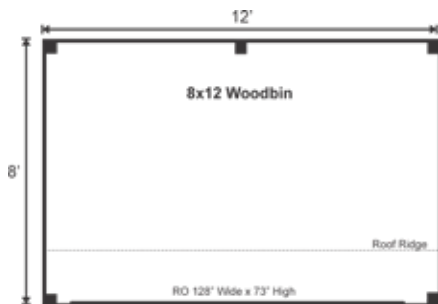

8X12 WOODBIN

STORAGE SOLUTIONS

STORAGE SOLUTIONS

8X12 WOODBIN FULLY ASSEMBLED

Base Area: 96 sq. ft.
Total Interior Area: 96 sq. ft.
Recommended Foundation:
Compacted 12" Crushed Gravel
Overall Dimensions: 10'6"H x 13'3"W x 9'10"D
Estimated Weight: 3500 lbs

Floor System

2 (qty) 4x6x12' Hemlock Skids
2"x6" rough sawn Hemlock Joists 16" On Center
1" rough sawn Hemlock Decking
Floor Weight Rating: 210 lbs / sq.ft.

Walls

4"x4" Hemlock Post and Beam Wall Framing
Wall Height: Front: 83 Rear: 71
Siding: 1" rough sawn Pine Board
1" rough sawn Pine Corner & Door Trim & Rear Fascia & Shadow & 2" rough sawn Pine Front & Gable Fascia & Shadow Trim

Rough Openings:

1 (qty) 128"W x 73"H

Additional Features

Holds 4.9 Cords

Delivery & Logistics Information

Fully Assembled prefabricated sheds and cottage buildings are deliverable exclusively to the Northeast USA.