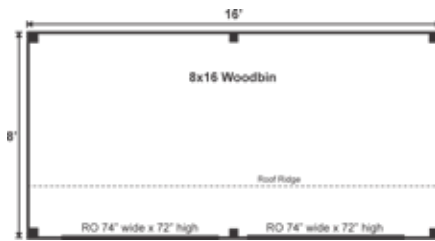

8X16 WOODBIN

STORAGE SOLUTIONS

STORAGE SOLUTIONS

8X16 WOODBIN FULLY ASSEMBLED

Base Area: 128 sq. ft.
Total Interior Area: 128 sq. ft.
Recommended Foundation:
Compacted 12" Crushed Gravel
Overall Dimensions: 10'6"H
x 17'3"W x 9'10"D
Estimated Weight: 4300 lbs

Floor System

2 (qty) 6x6x16' Hemlock Skids
2"x6" rough sawn Hemlock
Joists 16" On Center
1" rough sawn Hemlock Decking
Floor Weight Rating: 210 lbs / sq.ft.

Walls

4"x4" Hemlock Post and
Beam Wall Framing
Wall Height: Front: 83 Rear: 71
Siding: 1" rough sawn Pine Board
1" rough sawn Pine Corner & Door
Trim & Rear Fascia & Shadow
& 2" rough sawn Pine Front &
Gable Fascia & Shadow Trim

Rough Openings:

2 (qty) 74"W x 72"H

Additional Features

Holds 6.5 Cords

Delivery & Logistics Information

Fully Assembled prefabricated sheds and cottage buildings are deliverable exclusively to the Northeast USA.