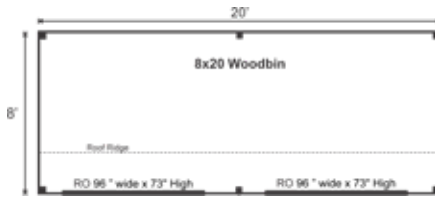

8X20 WOODBIN

STORAGE SOLUTIONS

STORAGE SOLUTIONS

8X20 WOODBIN FULLY ASSEMBLED

Base Area: 160 sq. ft.
Total Interior Area: 160 sq. ft.
Recommended Foundation:
Compacted 12" Crushed Gravel
Overall Dimensions: 10'6"H
x 21'3"W x 9'10"D
Estimated Weight: 4600 lbs

Floor System

2 (qty) 6x6x20' Hemlock Skids
2"x6" rough sawn Hemlock
Joists 16" On Center
1" rough sawn Hemlock Decking
Floor Weight Rating: 210 lbs / sq.ft.

Walls

4"x4" Hemlock Post and
Beam Wall Framing
Wall Height: Front: 83 Rear: 71
Siding: 1" rough sawn Pine Board
1" rough sawn Pine Corner & Door
Trim & Rear Fascia & Shadow
& 2" rough sawn Pine Front &
Gable Fascia & Shadow Trim