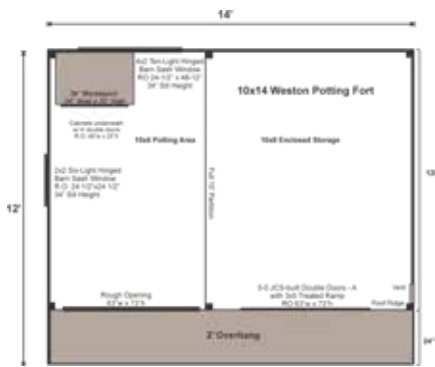

COMPLETE Pre-Cut Kit

Designed for double duty, the Weston Potting Shed fits the needs of plant lovers everywhere. With an open potting side boasting a practical workbench with cabinet underneath and an enclosed storage side large enough for all your garden tools, this small shed is a lovely addition to any garden.

10X14 WESTON POTTING SHED

STORAGE
SOLUTIONS

STORAGE
SOLUTIONS

10X14 WESTON POTTING SHED COMPLETE PRE-CUT KIT

Base Area: 140 sq. ft.

10x8 Enclosed Storage 80 sq. ft.

10x6 Open Potting Side 60 sq. ft.

Recommended Foundation:

6–8" Crushed Gravel

Overall Dimensions: 10'6"H x 15'2"W x 13'D

Estimated Weight: 4500 lbs

Floor System

2 (qty) 4x6x14' Hemlock Skids

2"x6" rough sawn Hemlock

Joists 24" On Center

3/4" CDX Plywood Enclosed Side Floor Decking

1" rough sawn Hemlock Potting

Side Floor Decking

Floor Weight Rating: 25 lbs/sq. ft.

Walls

4"x4" Hemlock Post and Beam Wall Framing

Wall Height: Front: 105" Rear: 67"

10' Full Partition

Siding: 1" rough sawn Pine Board & Batten