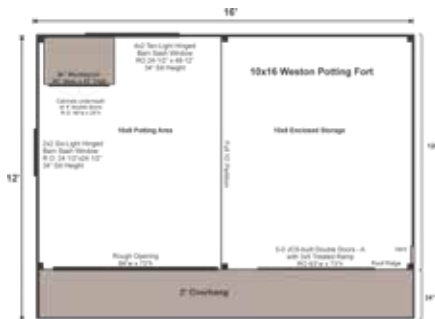

COMPLETE Pre-Cut Kit

Designed for double duty, the Weston Potting Shed fits the needs of plant lovers everywhere. With an open potting side boasting a practical workbench with cabinet underneath and an enclosed storage side large enough for all your garden tools, this small shed is a lovely addition to any garden.

10X16 WESTON POTTING SHED

STORAGE
SOLUTIONS

STORAGE
SOLUTIONS

10X16 WESTON POTTING SHED COMPLETE PRE-CUT KIT

Base Area: 160 sq. ft.

10x8 Enclosed Storage 80 sq. ft.

10x8 Open Potting Side 80 sq. ft.

Recommended Foundation:

6–8" Crushed Gravel

Overall Dimensions: 10'6"H x 17'2"W x 13'D

Estimated Weight: 4700 lbs

Floor System

2 (qty) 4x6x16' Hemlock Skids

2"x6" rough sawn Hemlock

Joists 24" On Center

¾" CDX Plywood Enclosed Side Floor Decking

1" rough sawn Hemlock Potting

Side Floor Decking

Floor Weight Rating: 25 lbs/sq. ft.

Walls

4"x4" Hemlock Post and Beam Wall Framing

Wall Height: Front: 105" Rear: 67"

10' Full Partition

Siding: 1" rough sawn Pine Board & Batten