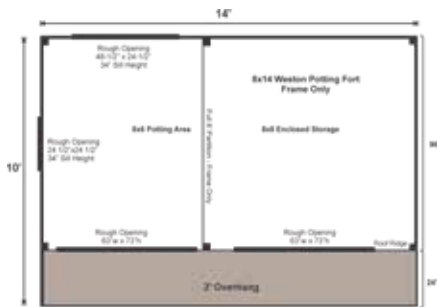

# FRAME ONLY

Pre-Cut Kit

Designed for double duty, the Weston Potting Shed fits the needs of plant lovers everywhere. With an open potting side boasting a practical workbench with cabinet underneath and an enclosed storage side large enough for all your garden tools, this small shed is a lovely addition to any garden.

# 8X14 WESTON POTTING SHED

STORAGE SOLUTIONS

STORAGE SOLUTIONS

## 8X14 WESTON POTTING SHED FRAME ONLY PRE-CUT KIT

Base Area: 112 sq. ft.  
8x8 Enclosed Storage 64 sq. ft.  
8x6 Open Potting Side 48 sq. ft.  
Recommended Foundation:  
4-6" Crushed Gravel  
Overall Dimensions:  
10'6"H x 14'W x 10'D  
Estimated Weight: 2700 lbs

### Additional Sizes:

6X14 | 8X14 | 10X14 | 10X16 |